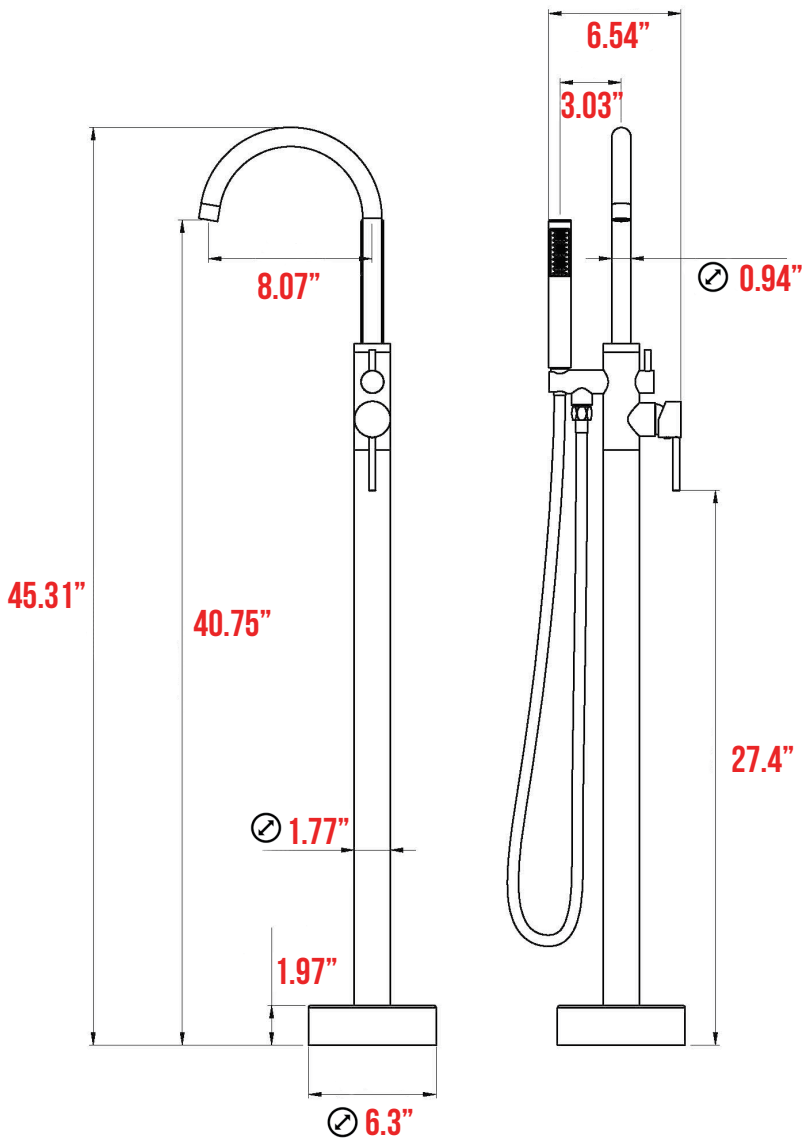

SevenFalls 8017 Single Handle Floor Mounted Tub Filler with Handheld Shower

**FEATURES**

- Floor-mounted, single hole installation.
- Easily control the water temperature and volume with the single lever handle.
- Handheld shower head with stainless steel hose included.
- Solid brass construction resists rust and corrosion.
- Drip-free ceramic disc cartridge prevents leaks
- UPC certified
- Backed by Eisen's 2 Year Limited Manufacturer's Warranty

	Height	Depth	Width
inches	45.31"	8.07"	6.3"
mm	1150.87	204.97	160.02